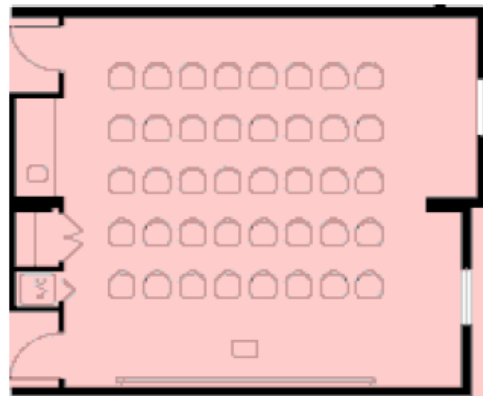

we love having you here.®

Hampton Inn Hallandale Beach/Aventura

1000 South Federal Highway, Hallandale Beach, Florida, USA 33009
Tel: 1-954-874-1111 Fax: 1-954-874-1112

Banquet Seating: 40 People

Theater Seating: 50 People

Conference Seating: 20 People

U-Shaped Seating: 30 People

Classroom Seating: 30 People